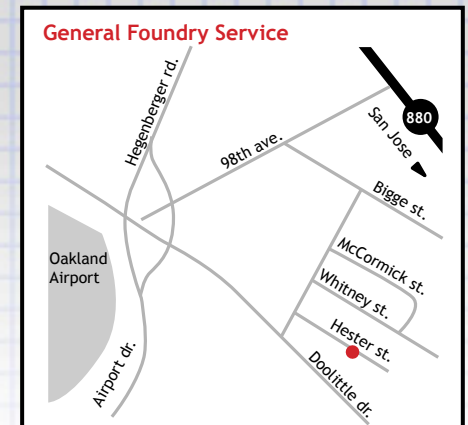

san francisco - east bay

saturday september 15 2001. 10am-4pm

studios addresses and maps

SF STUDIOS:

Atlas Snow-shoe Co.
1830 Harrison st. SF
Daniel T. Emerson 415.703.0414

Fitch
730 Montgomery street SF
Ron Vandenberg 415.283.1600

Foam Monkeys
32 Shotwell street SF
Alex Von Wolf 415.552.5577

fuseproject
123 South Park Street SF
Yves Behar 415.908.1492 x11

Ginkgo Design
36 Monterey Blvd. SF
Carol Koffel 415.333.8111
(Please see separate map)

IDEO sf
Pier 28 Annex, embarcadero SF
Scott Underwood 415.615.5000

Lunar
541 8th street SF
Maureen Rathjens 650.798.6341

Method
972 Mission street 2nd floor SF
Chad Jennings 415.901.6300

newdeal design
923 Harrison street SF
Gadi Amit 415.227.3722

Pentagram
387 Tehama street SF
Nicole Oyen 415.896.0499

Summit ID
10 South Park street #7 SF
Scott Summit 415.546.6919

EAST BAY STUDIOS:

Please see separate maps

Praxis Design
1285 66th street Emeryville
Nancy Friedberg 510.868.8223

General Foundry
459 Hester street San Leandro
Keith Krook 510.562.2620

MAP NOT TO SCALE

SEE DIRECTORY FOR DIRECTIONS