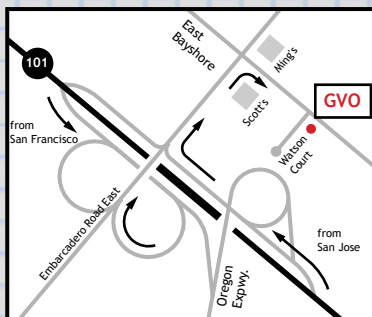

General Foundry
459 Hester street San Leandro
Keith Krook 510.562.2620

MAP NOT TO SCALE

SEE DIRECTORY FOR DIRECTIONS

south bay - peninsula

sunday september 16 2001. 10am - 4pm

studios addresses and maps

Adobe
345 Park Avenue San Jose
Philippe Cailloux 408.536.4593