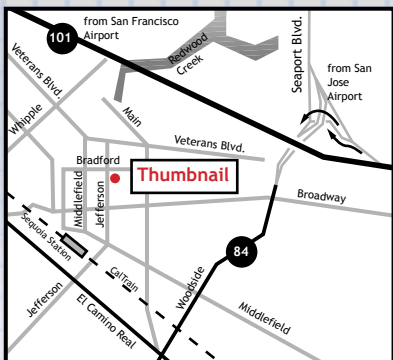

General Foundry
459 Hester street San Leandro
Keith Krook 510.562.2620

MAP NOT TO SCALE

SEE DIRECTORY FOR DIRECTIONS

south bay - peninsula

sunday september 16 2001. 10am - 4pm

studios addresses and maps

Adobe
345 Park Avenue San Jose
Philippe Cailloux 408.536.4593