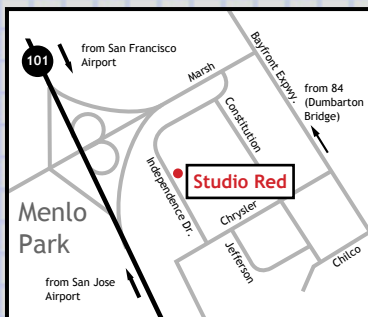

General Foundry
459 Hester street San Leandro
Keith Krook 510.562.2620

MAP NOT TO SCALE

SEE DIRECTORY FOR DIRECTIONS

south bay - peninsula

sunday september 16 2001. 10am - 4pm

studios addresses and maps

Adobe
345 Park Avenue San Jose
Philippe Cailloux 408.536.4593