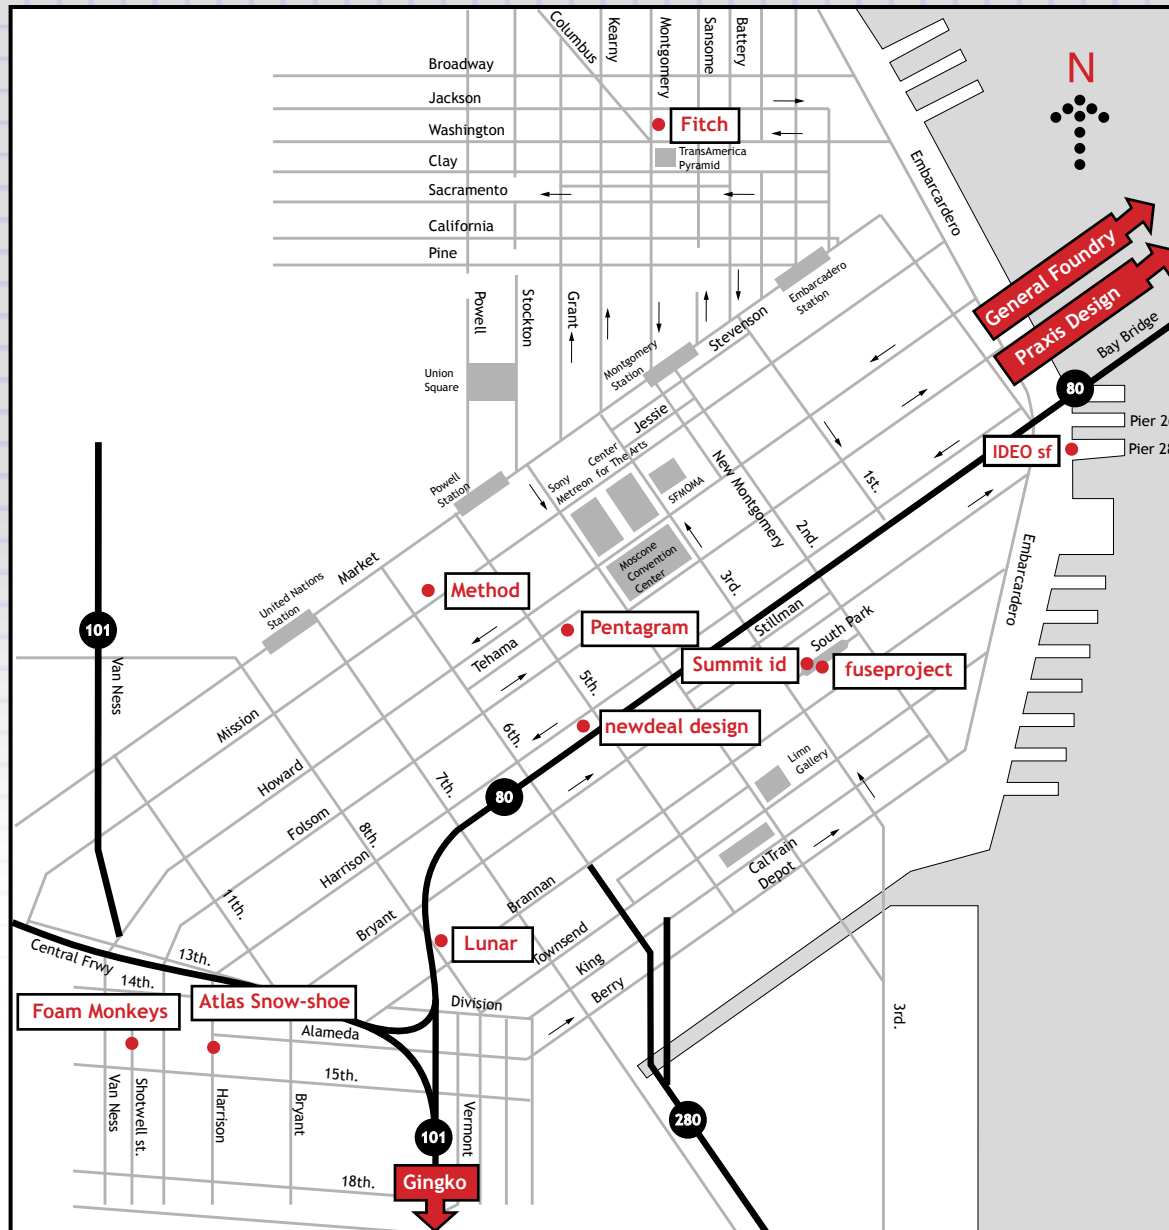

san francisco - east bay

saturday september 15 2001. 10am-4pm

studios addresses and maps

SF STUDIOS:

Atlas Snow-shoe Co.
1830 Harrison st. SF
Daniel T. Emerson 415.703.0414

Fitch
730 Montgomery street SF
Ron Vandenberg 415.283.1600

Foam Monkeys
32 Shotwell street SF
Alex Von Wolf 415.552.5577

fuseproject
123 South Park Street SF
Yves Behar 415.908.1492 x11

Ginkgo Design
36 Monterey Blvd. SF
Carol Koffel 415.333.8111
(Please see separate map)

IDEO sf
Pier 28 Annex, embarcadero SF
Scott Underwood 415.615.5000

Lunar
541 8th street SF
Maureen Rathjens 650.798.6341

Method
972 Mission street 2nd floor SF
Chad Jennings 415.901.6300

newdeal design
923 Harrison street SF
Gadi Amit 415.227.3722

Pentagram
387 Tehama street SF
Nicole Oyen 415.896.0499

Summit ID
10 South Park street #7 SF
Scott Summit 415.546.6919

EAST BAY STUDIOS:

Please see separate maps

Praxis Design
1285 66th street Emeryville
Nancy Friedberg 510.868.8223

General Foundry
459 Hester street San Leandro
Keith Krook 510.562.2620

MAP NOT TO SCALE

SEE DIRECTORY FOR DIRECTIONS