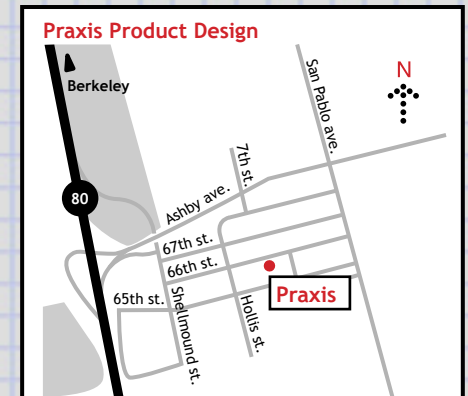

Pentagram
387 Tehama street SF
Nicole Oyen 415.896.0499

Summit ID
10 South Park street #7 SF
Scott Summit 415.546.6919

EAST BAY STUDIOS:

Please see separate maps

Praxis Design
1285 66th street Emeryville
Nancy Friedberg 510.868.8223

General Foundry
459 Hester street San Leandro
Keith Krook 510.562.2620

MAP NOT TO SCALE

SEE DIRECTORY FOR DIRECTIONS

south bay - peninsula

sunday september 16 2001. 10am - 4pm

studios addresses and maps

Adobe
345 Park Avenue San Jose
Philippe Cailloux 408.536.4593