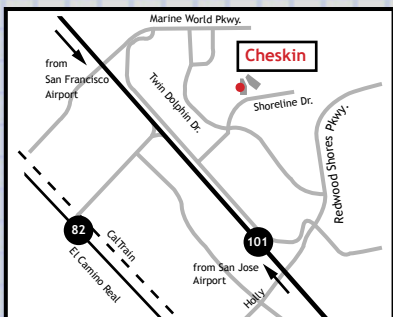

General Foundry
459 Hester street San Leandro
Keith Krook 510.562.2620

MAP NOT TO SCALE

SEE DIRECTORY FOR DIRECTIONS

south bay - peninsula

sunday september 16 2001. 10am - 4pm

studios addresses and maps

Adobe
345 Park Avenue San Jose
Philippe Cailloux 408.536.4593