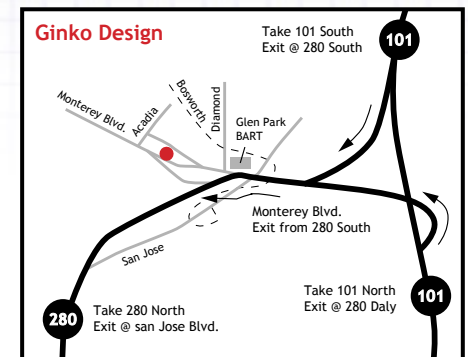

Pentagram
387 Tehama street SF
Nicole Oyen 415.896.0499

Summit ID
10 South Park street #7 SF
Scott Summit 415.546.6919

EAST BAY STUDIOS:

Please see separate maps

Praxis Design
1285 66th street Emeryville
Nancy Friedberg 510.868.8223

General Foundry
459 Hester street San Leandro
Keith Krook 510.562.2620

MAP NOT TO SCALE

SEE DIRECTORY FOR DIRECTIONS

south bay - peninsula

sunday september 16 2001. 10am - 4pm

studios addresses and maps

Adobe
345 Park Avenue San Jose
Philippe Cailloux 408.536.4593