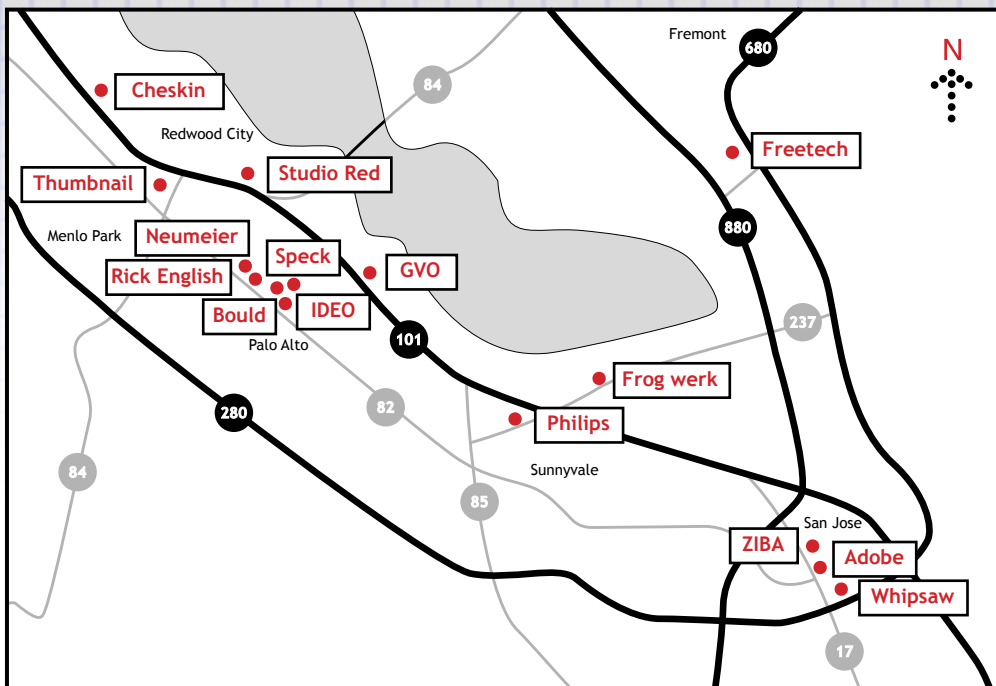

Studio Red
115 Independence dv Menlo Park
Jeff Day 650.324.2244

ZIBA
441 north 1st street San Jose
Karen Orme 408.918.6461

MAP NOT TO SCALE
SEE DIRECTORY FOR DIRECTIONS